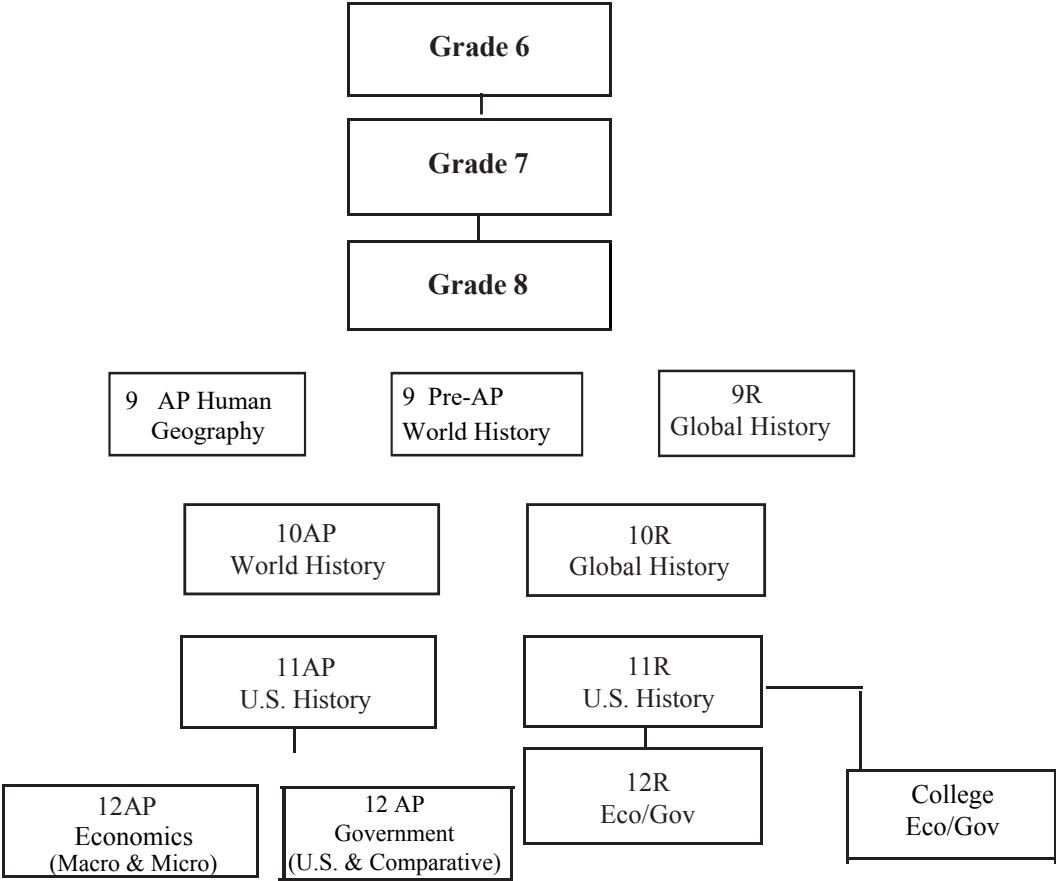

**Social Studies Department
Flow Chart
Grades 6-12**

In addition to the required Social Studies courses, students may also choose from the following electives:

Grades 10-12	Law I Law II Sports in American Culture
--------------	---

Grades 11-12	Law III AP European History Navigating New York Psychology
--------------	---

Grade 12	College Level Criminal Justice College Level Psychology College Level Sociology
----------	---