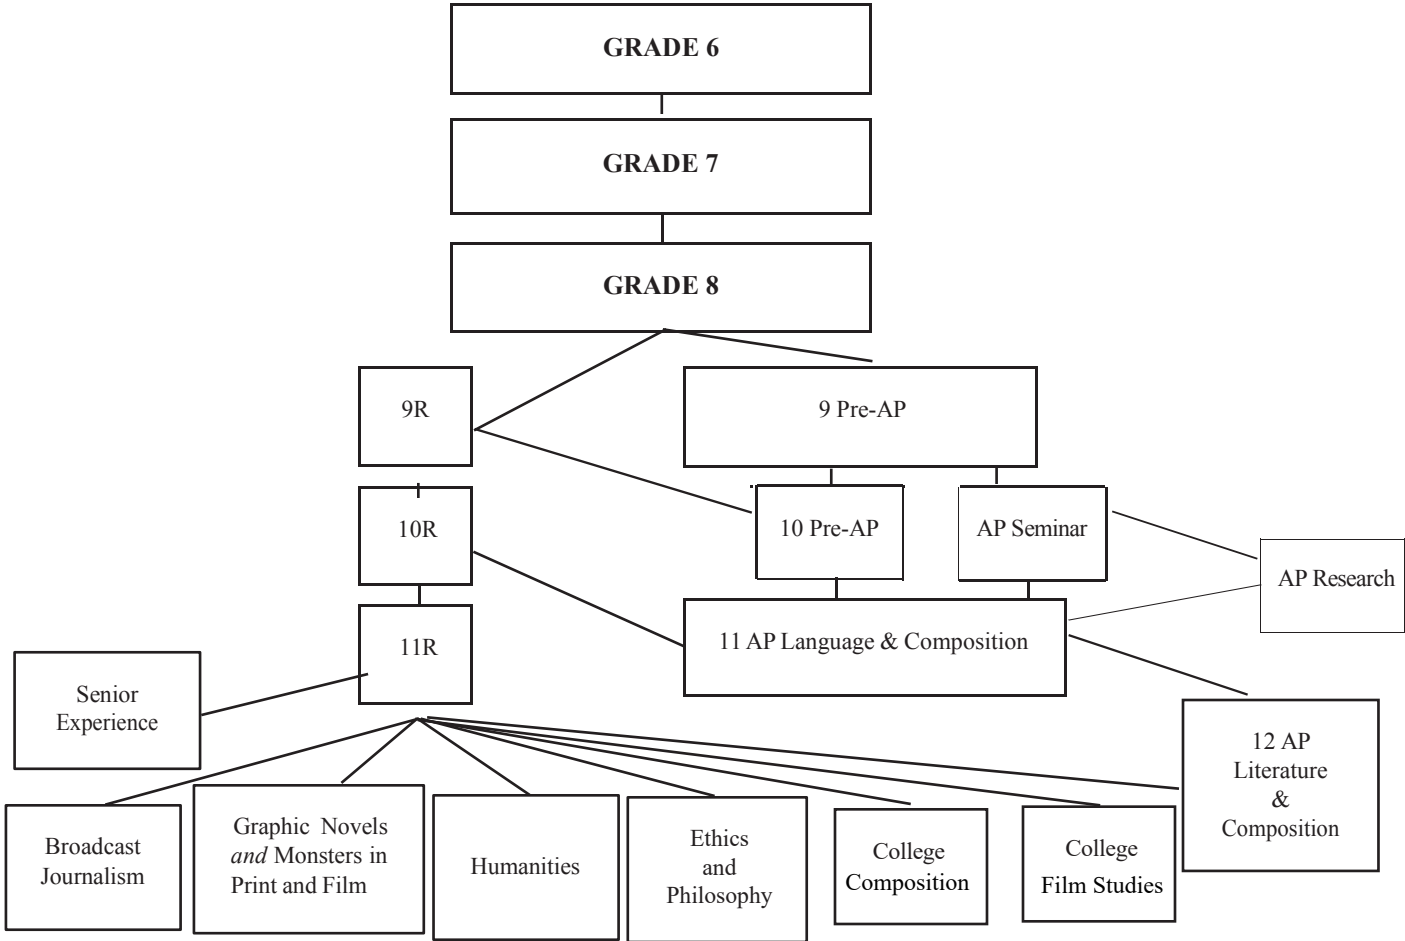

**English Department
Flow Chart Grades 6-12**

Grades 10-12 may choose in addition to the required course:
 Broadcasting I & II
 Creative Writing
 Graphic Novels *and* Monsters in Print and Film
 College Public Speaking
 Theatre Arts I & II
 SAT/ACT Prep
 Mindfulness Matters: A Novel Approach to Living in the Moment

Grades 11-12 may choose in addition to the required course:
 Broadcast Journalism (pre-requisite required)
 Ethics *and* Philosophy
 AP Research (pre-requisite AP Seminar)